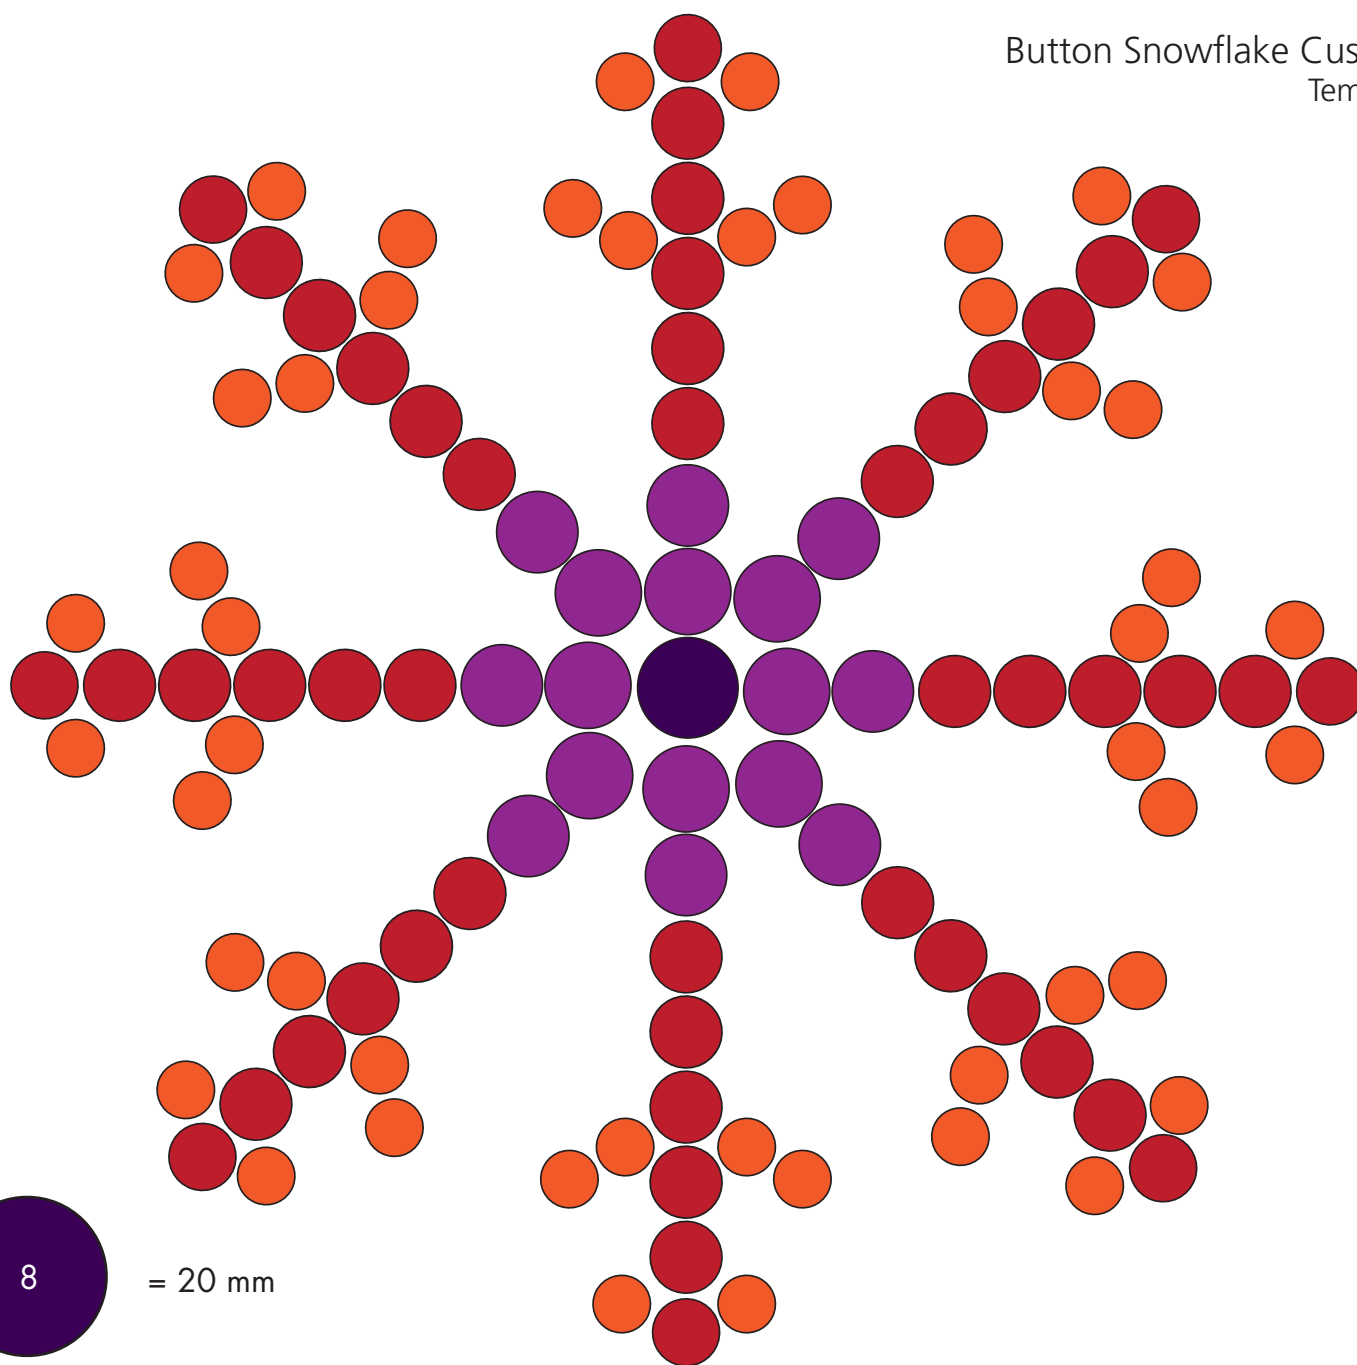

Button Snowflake Cushion
Template

= 20 mm

= 17-18 mm

= 14-15 mm

= 12 mm

Button Snowflake Cushion
Template