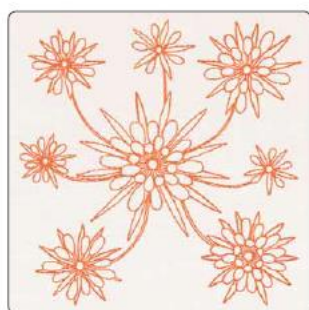

1 ■ 2736 1301

1:2

442 Line Art Quilting, design #3

CPQ_15

Stitches: 4608
 Width: 193.2 mm, 7.61 inch
 Height: 193.2 mm, 7.61 inch

Color Robison- Gütermann
 Anton Sulky

1 ■ 2426 1813

1:2

442 Line Art Quilting, design #11

CPQ_12

Stitches: 3847
Width: 81.5 mm, 3.21 inch
Height: 176.1 mm, 6.93 inch

Color Robison Gütermann
Anton Sulky

1 ■ 2600 1299

445 Quilting with textures, design #18

CPQ_13

Stitches: 7635
Width: 143.8 mm, 5.66 inch
Height: 145.6 mm, 5.73 inch

Color Robison Gütermann
Anton Sulky

1 ■ 2330 1827

447 Quilting with textures, design #13