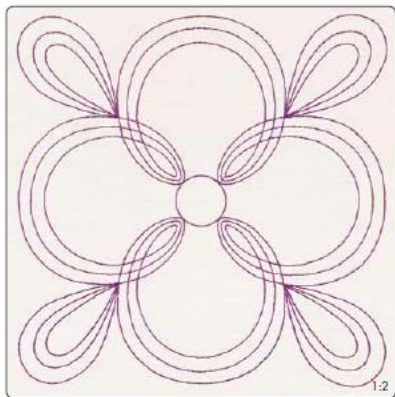

CPQ_01

Stitches: 1960
 Width: 124.8 mm, 4.91 inch
 Height: 124.2 mm, 4.89 inch

Color Robison- Gütermann
 Anton Sulky

1 ■ 2622 1035

1:2

CPQ_11

Stitches: 2067
 Width: 94.8 mm, 3.73 inch
 Height: 84.6 mm, 3.33 inch

Color Robison- Gütermann
 Anton Sulky

1 ■ 2504 1533

1:2

446 Quilting with textures, design #32

CPQ_14

Stitches: 3863
 Width: 187.0 mm, 7.36 inch
 Height: 193.6 mm, 7.62 inch

Color Robison- Gütermann
 Anton Sulky

1 ■ 2736 1301

1:2

442 Line Art Quilting, design #3

CPQ_15

Stitches: 4608
 Width: 193.2 mm, 7.61 inch
 Height: 193.2 mm, 7.61 inch

Color Robison- Gütermann
 Anton Sulky

1 ■ 2426 1813

1:2

442 Line Art Quilting, design #11

CPQ_12

Stitches: 3847
Width: 81.5 mm, 3.21 inch
Height: 176.1 mm, 6.93 inch

Color Robison Gütermann
Anton Sulky

1 ■ 2600 1299

445 Quilting with textures, design #18

CPQ_13

Stitches: 7635
Width: 143.8 mm, 5.66 inch
Height: 145.6 mm, 5.73 inch