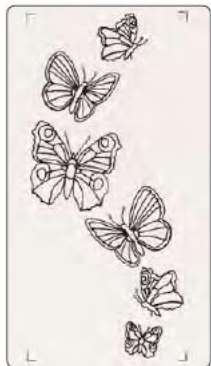

Color Robison- Gütermann
 Anton Sulky

1 ■ 2504 1533

1:2

446 Quilting with textures, design #32

CPQ_14

Stitches: 3863
 Width: 187.0 mm, 7.36 inch
 Height: 193.6 mm, 7.62 inch

Color Robison- Gütermann
 Anton Sulky

1 ■ 2736 1301

1:2

442 Line Art Quilting, design #3

CPQ_15

Stitches: 4608
 Width: 193.2 mm, 7.61 inch
 Height: 193.2 mm, 7.61 inch

Color Robison- Gütermann
 Anton Sulky

1 ■ 2426 1813

1:2

442 Line Art Quilting, design #11

CPQ_12

Stitches: 3847
Width: 81.5 mm, 3.21 inch
Height: 176.1 mm, 6.93 inch

Color Robison Gütermann
Anton Sulky

1 ■ 2600 1299

445 Quilting with textures, design #18

CPQ_13

Stitches: 7635
Width: 143.8 mm, 5.66 inch
Height: 145.6 mm, 5.73 inch